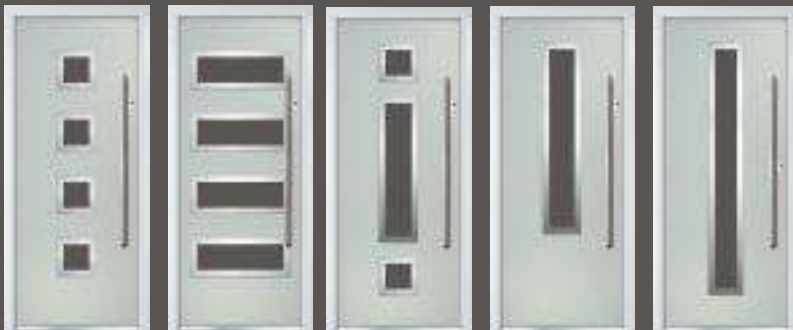

Urban Contemporary Doors

**Urban
Seminole**
Page 47

**Urban
Oakmont**
Page 48

**Urban
Vilamoura**
Page 49

**Urban
Augusta**
Page 50

**Urban
Augusta Long**
Page 51