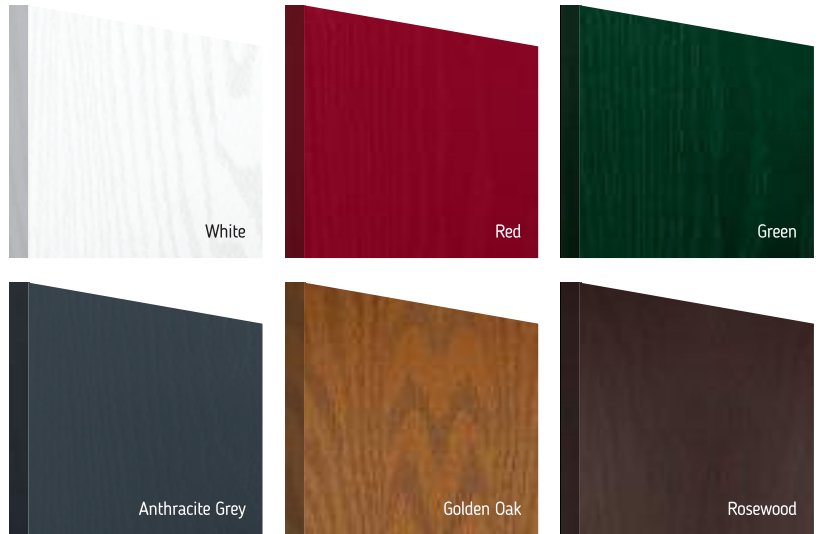

We offer a range of 8 external colours with a white interior as standard. Coloured both sides is available as a cost option.

Premium Colours

Our range of 38 premium colours are created using state-of-the-art coating technologies as used in the yacht industry. The paint has been prepared to the recommended gloss level which range from a Semi-Matt, Satin or Semi-Gloss sheen dependent upon colour.